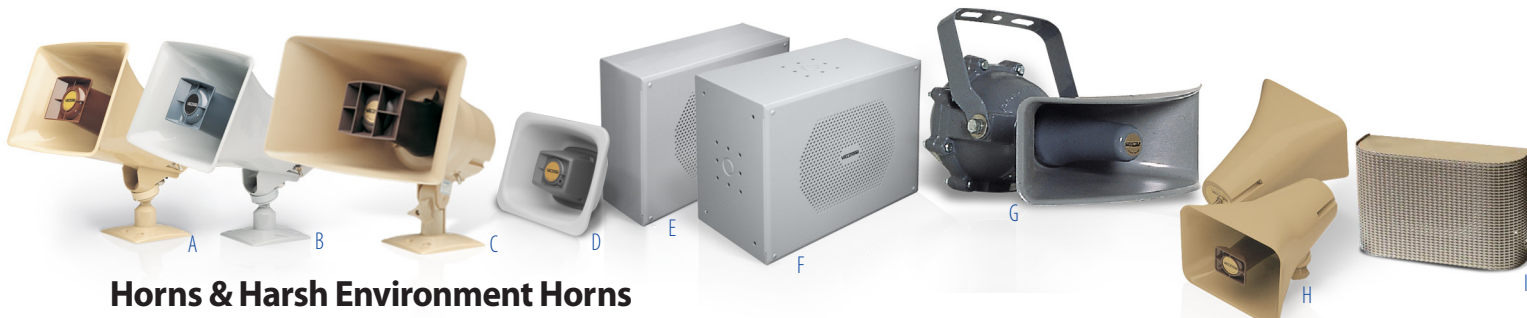

For more information on how to make your business more productive contact:

Loudspeaker Paging

Most Available as Self-Amplified, Full IP PoE, InformaCast® or 25/70 Volt

Ceiling Speakers

- A 1'x2' Lay-In™ Speaker w/Backbox
- B 2'x2' Lay-In™ Speaker w/Backbox
- C 8" Round Speaker
- D High-Fidelity *Signature Series*™ Round Speaker
- E Clean Room Speaker
- F P-Tec™ Speaker
- G Jail/Prison Ceiling Surface Mount Speaker
- H Square Speaker Assembly
- I Pendant Speaker

Wall Speakers

- A 8" Square Speaker
- B SlimLine™ Speaker
- C Grey Metal Speaker
- D Woodgrain Light-Brown Speaker
- E Woodgrain Dark-Brown Speaker
- F DeskTop/Wall Speaker

Horns & Harsh Environment Horns